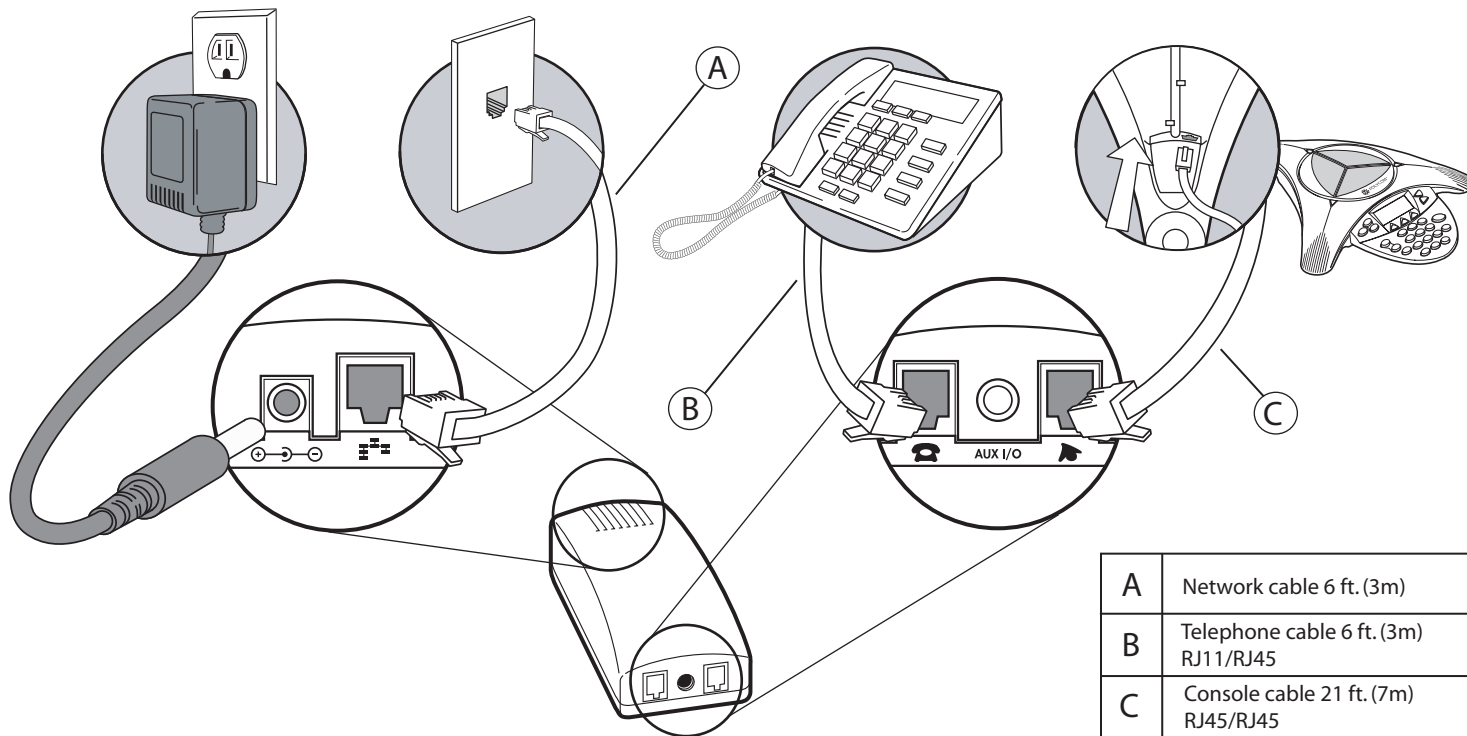

QUICK SOUNDSTATION2™ DIRECT CONNECT SET-UP

A	Network cable 6 ft. (3m)
B	Telephone cable 6 ft. (3m) RJ11/RJ45
C	Console cable 21 ft. (7m) RJ45/RJ45